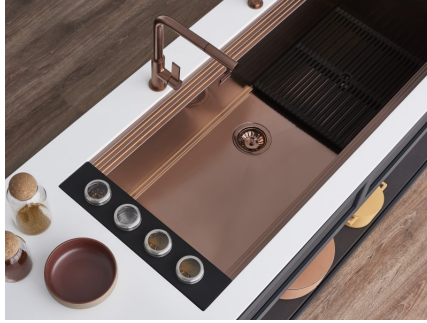

OPTIONAL ACCESSORIES

HappyHour