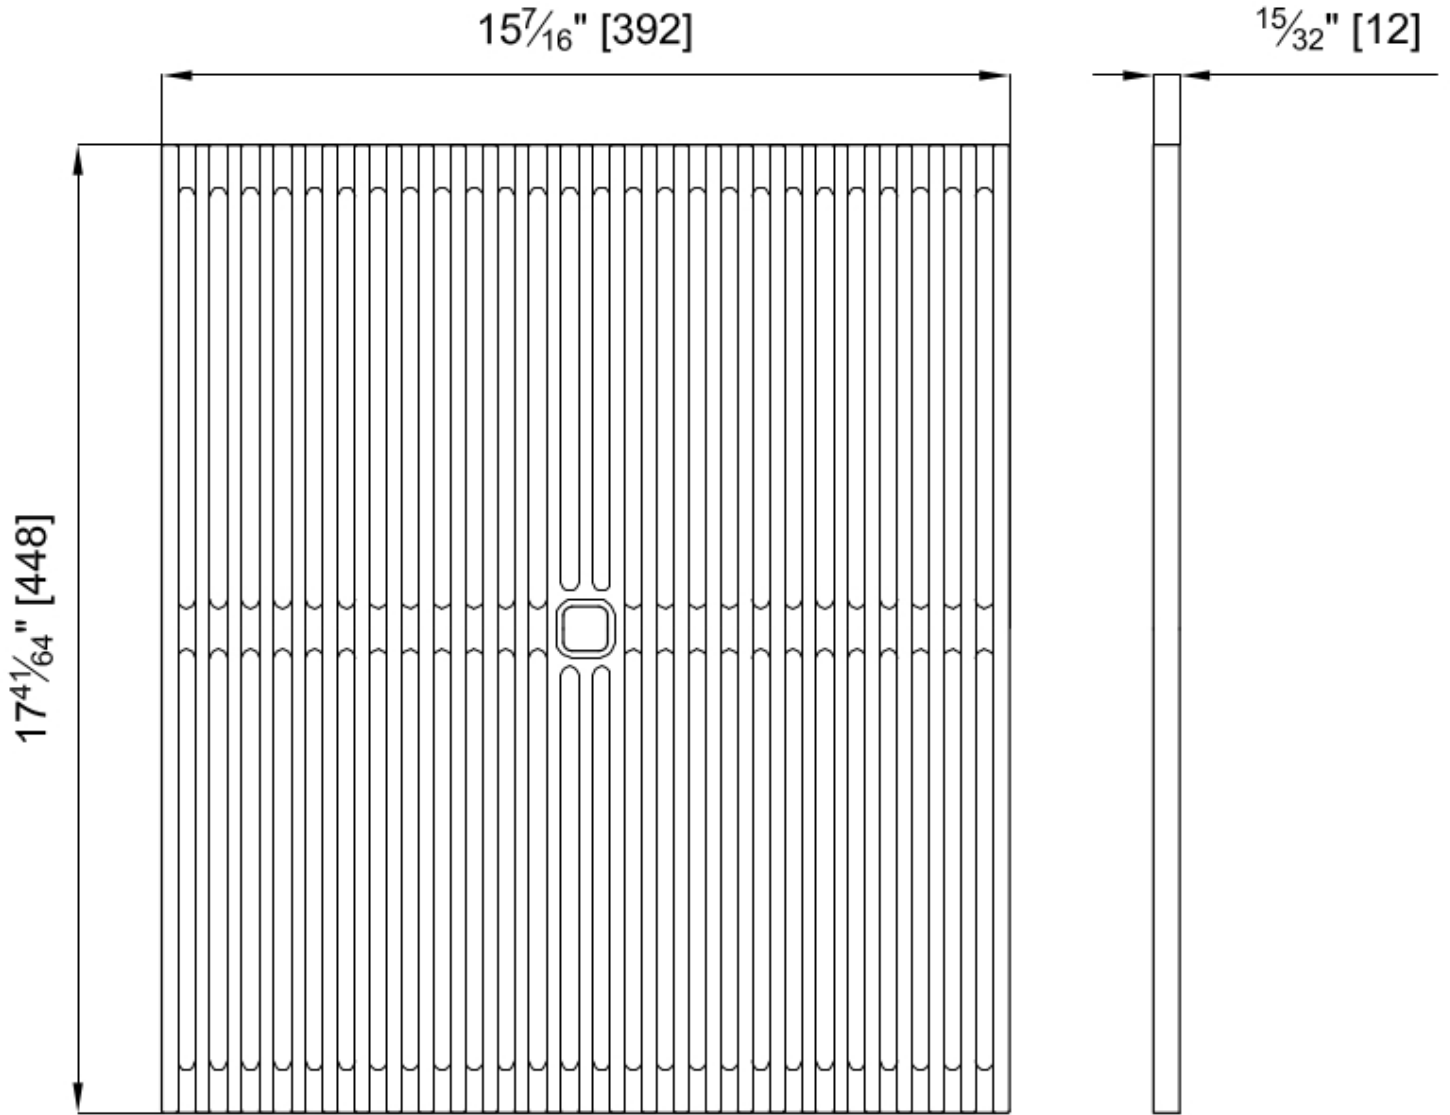

Black Grid

Accessories

Code: 8100 600

DETAILS

Material Foster Black Composit

Sink accessories Grill

Dimensions 39,2x44,8 cm
15 7/16"x17 41/64"

TECHNICAL DATA